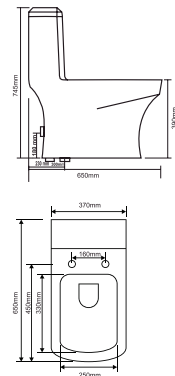

Code : **S0872**
Colour : Snow White
₹ **23000/-**

FIDO (5D)
Syphonic & Rimless
with PP Seat Cover (225mm)
L640 x W360 x H750 mm

Code : **S0977**
Colour : White
₹ **12900/-**

SIDO (6D)
Syphonic & Rimless
with PP Seat Cover (225mm)
L650 x W360 x H740 mm