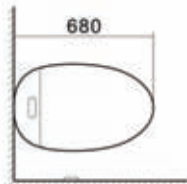

- Long Lasting
  Maintenance Free
- Eco
  Friendly
- Efficient Flushing
  Mechanism
- Save
  Water
- Anti-Bacterial
  Germ-Free Protection