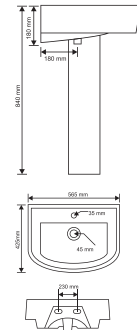

TESSA L565 x W425 x H840 mm	Snow White	Ivory
Code : S0410 Wash Basin	₹ 2800/-	₹ —
Code : S0411 Wash Basin	₹ —	₹ 3150/-
Code : S0430 Zoya Full Pedestal	₹ 2100/-	₹ —
Code : S0431 Zoya Full Pedestal	₹ —	₹ 2750/-
Complete Set	₹ 4900/-	₹ 5900/-