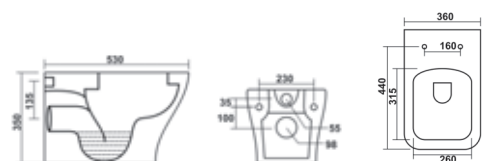

RAINBOW
with PP Seat Cover
L520 x W360 x H350 mm

Code : **S0898**
Colour : Black Gray
₹ 12900/-