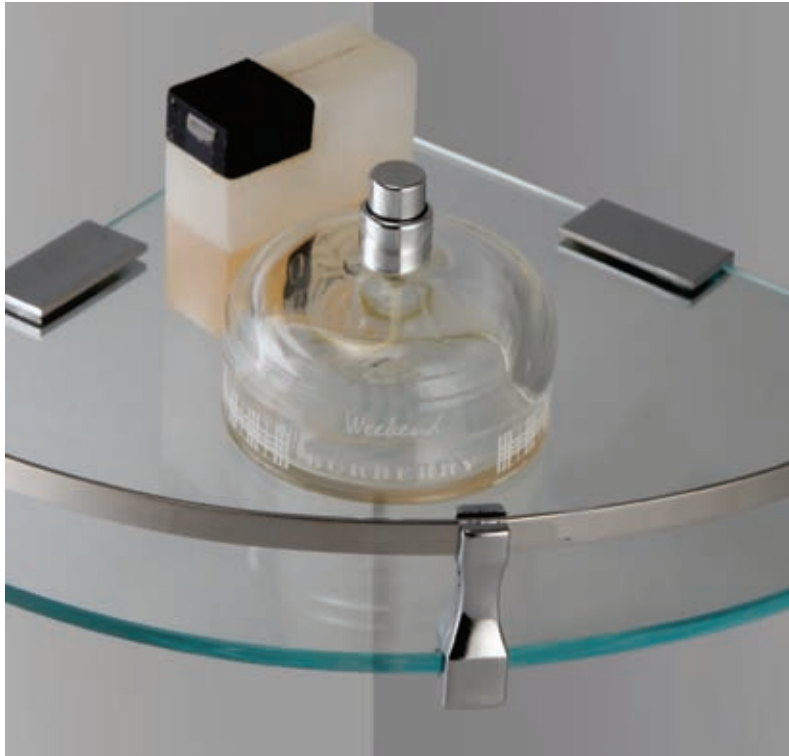

BATHROOM ACCESSORIES

Premium Glass Corner
TOUGHENED 8mm

Code : **B0717** | Size : 8"x8" ₹ 2150/-
Code : **B0718** | Size : 10"x10" ₹ 2450/-
Code : **B0719** | Size : 12"x12" ₹ 2650/-