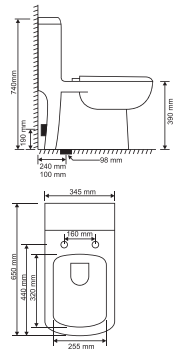

SYPHONE (Syphonic)
"S" Trap Central Outlet (300mm)
with PP Seat Cover
L660 x W360 x H760 mm

Code : **S1310**
Colour : Snow White
₹ **10900/-**

RIMLESS Design

OREO (Wash Down)
"S" Trap Central Outlet (225mm)
with PP Seat Cover
L655 x W345 x H740 mm