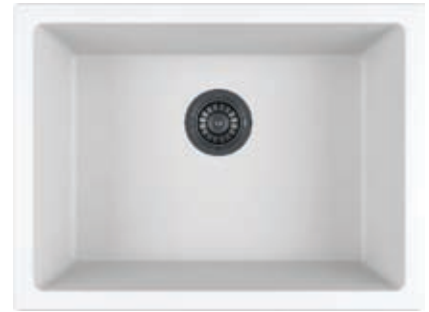

ETHAN
Quartz Sink

Finish - Opal White

CODE	OUTER	₹
K1811	16 x 18 x 8	4600/-
K1812	24 x 18 x 9	4990/-