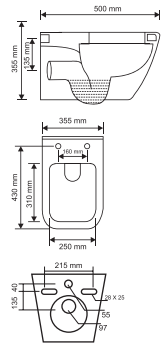

OLIVER
"P" Trap (Rimless)
with PP Seat Cover
L490 x W350 x H360 mm