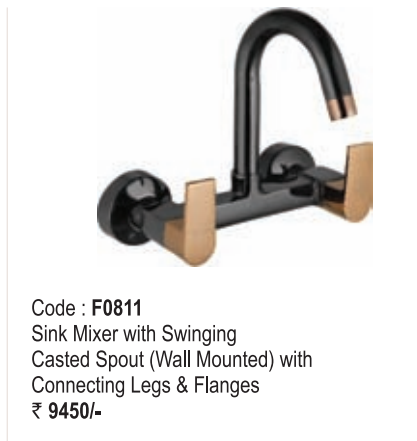

Code : **F0812**
Wall Mixer with Provision for O/S & with 115mm Long Bend Pipe with Connecting Legs & Flanges
₹ 15350/-

Code : **F1226**
Bath Tub Spout with Button Attachment for Telephonic Shower
₹ 5500/-

Code : **F0064**
Swan Neck with Swinging Casted Spout
₹ 5890/-

Code : **F0065**
S/L Con. Div. High Flow (47mm) Exposed Parts Consisting of Operating Lever Wall Flange & Sleeve Suitable for A0276
₹ 6280/-

Code : **F0063**
Sink Tap with Swinging Casted Spout with Wall Flange ₹ 5350/-

Code : **F0069**
S/L Con. Basin Mixer Wall Mounted Exposed Parts Consisting of Operating Lever Wall Flange, Sleeve & Spout Suitable for A0204
₹ 8000/-