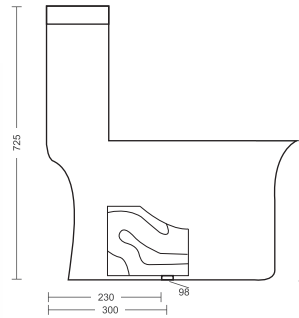

KOLBER
"S" Trap Syphonic & Tornado
Flush Rimless (225mm)
with PP Seat Cover
L730 x W370 x H725 mm

Code : **S0367**
Colour : Snow White
₹ **19000/-**

KOLBER
"S" Trap Syphonic & Tornado Flush
Rimless with UF Seat Cover (225mm)
L730 x W370 x H725 mm

Code : **S0368**
Colour : Snow White
₹ **21000/-**

KOLBER
"S" Trap Syphonic & Tornado
Flush Rimless
with PP Seat Cover (300mm)
L730 x W370 x H725 mm

Code : **S0871**
Colour : Snow White
₹ **21000/-**

KOLBER
"S" Trap Syphonic & Tornado Flush
Rimless with UF Seat Cover (300mm)
L730 x W370 x H725 mm

Code : **S0872**
Colour : Snow White
₹ **23000/-**