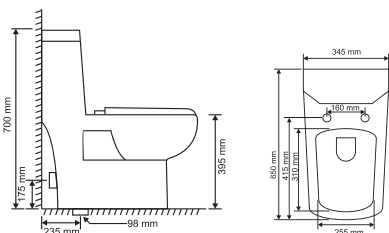

PLAZMA
"S" Trap Central Outlet (225mm)
with PP Seat Cover
L650 x W345 x H700 mm

Code : **S0352**
Colour : Snow White
₹ **10600/-**

Code : **S0353**
Colour : Ivory
₹ **12500/-**

GLAZE
"S" Trap Central Outlet (230mm)
with PP Seat Cover
L665 x W360 x H770 mm

Code : **S0921**
Colour : White
₹ **9600/-**

Code : **S0988**
Colour : Ivory
₹ **9900/-**