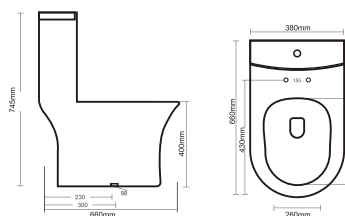

OPEL
"S" Trap with PP Seat Cover
(300mm) (Syphonic & Rimless)
L660 x W380 x H745 mm

Code : **S0938**
Colour : Snow White
₹ **15900/-**

OPEL
"S" Trap Syphonic & Rimless
with UF Seat Cover (225mm)
L660 x W380 x H745 mm

Code : **S0366**
Colour : Snow White
₹ **13900/-**

OPEL
"S" Trap with PP Seat Cover
(225mm) (Syphonic & Rimless)
L660 x W380 x H745 mm

Code : **S0365**
Colour : Snow White
₹ **11990/-**