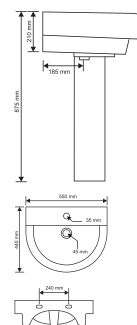

MOKA L550 x W440 x H875 mm	Snow White	Ivory
Code : S0414 Wash Basin	₹ 2150/-	₹ —
Code : S0415 Wash Basin	₹ —	₹ 2450/-
Code : S0432 Rani Full Pedestal	₹ 1950/-	₹ —
Code : S0433 Rani Full Pedestal	₹ —	₹ 2150/-
Complete Set	₹ 4100/-	₹ 4600/-