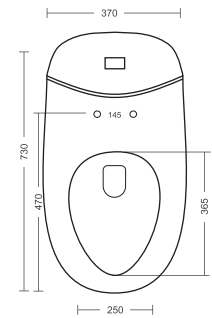

KOLBER
"S" Trap Syphonic & Tornado
Flush Rimless (225mm)
with PP Seat Cover
L730 x W370 x H725 mm

Code : **S0367**
Colour : Snow White
₹ **19000/-**

KOLBER
"S" Trap Syphonic & Tornado Flush
Rimless with UF Seat Cover (225mm)
L730 x W370 x H725 mm

Code : **S0368**
Colour : Snow White
₹ **21000/-**

KOLBER
"S" Trap Syphonic & Tornado
Flush Rimless
with PP Seat Cover (300mm)
L730 x W370 x H725 mm

Code : **S0871**
Colour : Snow White
₹ **21000/-**

KOLBER
"S" Trap Syphonic & Tornado Flush
Rimless with UF Seat Cover (300mm)
L730 x W370 x H725 mm

Code : **S0872**
Colour : Snow White
₹ **23000/-**