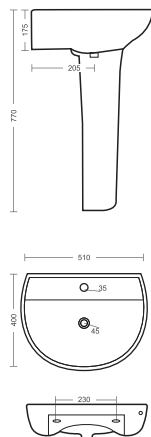

RAINBOW
L510 x W400 X H770 mm

Code : **S0902** Wash Basin
Code : **S0903** Full Pedestal
Complete Set

Grey
₹ 3460/-
₹ 3900/-
₹ 7360/-