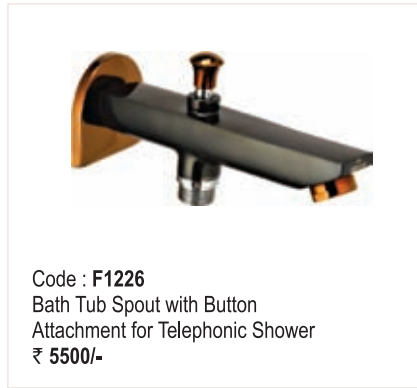

Code : **F1194**
S/L Con. Basin Mixer Wall Mounted Exposed Parts Consisting of Operating Lever, Wall Flange, Sleeve & Spout Suitable for A0204
₹ 6800/-

Rose Gold Handle with Black Finish

EDGE

Code : **F0809**
Single Lever Basin Mixer Without
Pop Up Waste with Braided Hoses
₹ 7500/-

CREATIVE AND UNIQUE
DESIGN
AT ITS BEST

EDGE

Rose Gold Handle with Black Finish

 <p>Code : F0067 Heavy Pillar Tap with Long Neck ₹ 4300/-</p>	 <p>Code : F0062 Angular Stop Valve with Wall Flange ₹ 3000/-</p>	 <p>Code : F0061 Bib Tap with Wall Flange ₹ 3650/-</p>
 <p>Code : F0068 2 Way Bib Tap with Wall Flange ₹ 4500/-</p>	 <p>Code : F0810 2 Way Angular Stop Valve with Wall Flange ₹ 3850/-</p>	 <p>Code : F0066 Bath Tub Spout with Wall Flange ₹ 3700/-</p>

Code : **F0812**
Wall Mixer with Provision for O/S & with 115mm Long Bend Pipe with Connecting Legs & Flanges
₹ 15350/-

Code : **F1226**
Bath Tub Spout with Button Attachment for Telephonic Shower
₹ 5500/-

Code : **F0064**
Swan Neck with Swinging Casted Spout
₹ 5890/-

Code : **F0065**
S/L Con. Div. High Flow (47mm) Exposed Parts Consisting of Operating Lever Wall Flange & Sleeve Suitable for A0276
₹ 6280/-