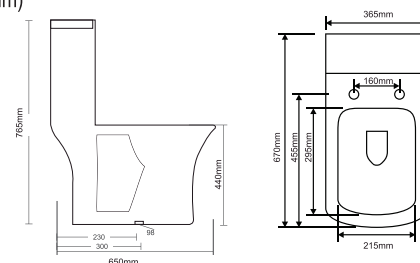

SONY
"S" Trap Central Outlet (230mm)
with PP Seat Cover
L650 x W360 x H730 mm

Code : **S1787**
Colour : Snow White
₹ **9250/-**