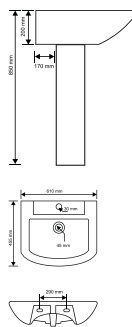

TESSA L565 x W425 x H840 mm	Snow White	Ivory
Code : S0410 Wash Basin	₹ 2800/-	₹ —
Code : S0411 Wash Basin	₹ —	₹ 3150/-
Code : S0430 Zoya Full Pedestal	₹ 2100/-	₹ —
Code : S0431 Zoya Full Pedestal	₹ —	₹ 2750/-
Complete Set	₹ 4900/-	₹ 5900/-