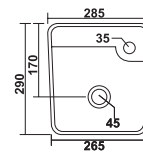

**ONE PIECE WASH BASINS
WITH INTEGRATED FULL PEDESTAL**

EON
L285 x W290 x H870 mm
Code : **S0443**
Colour : Snow White
₹ 7900/-