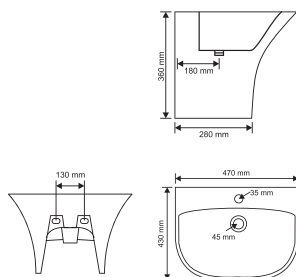

ONE PIECE WASH BASINS WITH INTEGRATED HALF PEDESTAL

KIDO
L480 x W425 x H375 mm
Code : **S0452**
Colour : Snow White
₹ 9750/-

KENVY
L500 x W455 x H370 mm
Code : **S0454**
Colour : Snow White
₹ 11200/-

KINK
L470 x W430 x H360 mm
Code : **S0455**
Colour : Snow White
₹ 11500/-