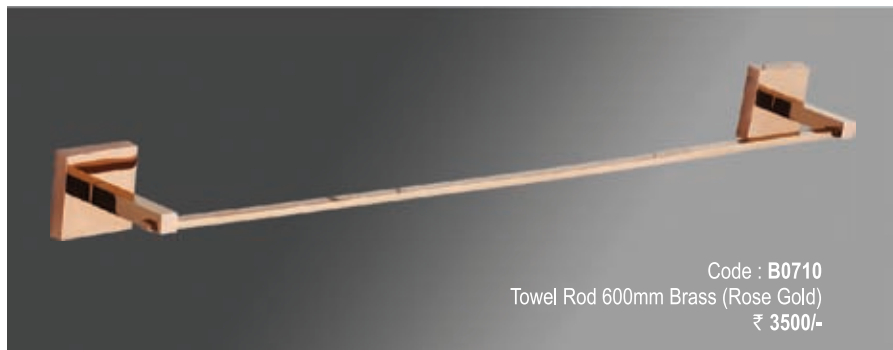

Code : B0710
Towel Rod 600mm Brass (Rose Gold)
₹ 3500/-