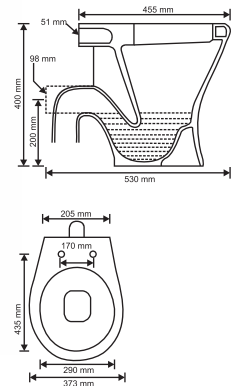

ALFA "S"

L525 x W370 x H410 mm

Ivory

Code : **S0530** EWC

₹ 2310/-

Code : **S1279** Tulip Seat Cover

₹ 800/-

Code : **S1280** NOX Flush Tank

₹ 1440/-

Complete Set

₹ 4550/-