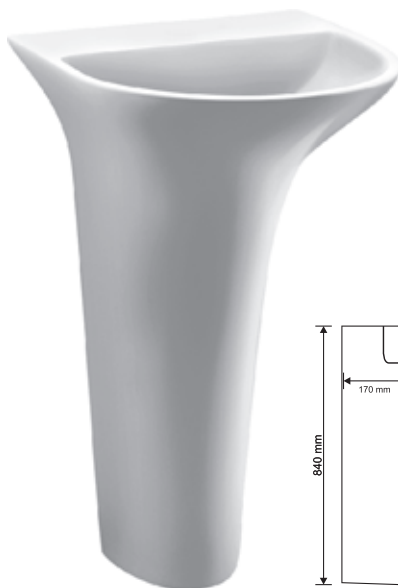

EXTREME
L480 x W430 x H840 mm
Code : **S0442**
Colour : Snow White
₹ 9900/-