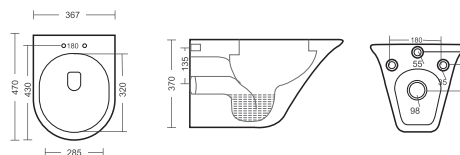

WALL MOUNTED CLOSET

RIMLESS Design

KELVIN
"P" Trap (Rimless)
with Rack Bolt Set & Alenkey
with PP Seat Cover
L470 x W360 x H370 mm

Code : **S0397**
Colour : Snow White
₹ 15700/-

SLIM UF Seat Cover

KELVIN
"P" Trap (Rimless)
with UF Seat Cover
& Rack Bolt Set & Alenkey
with PP Seat Cover
L470 x W360 x H370 mm

Code : **S0398**
Colour : Snow White
₹ 17900/-