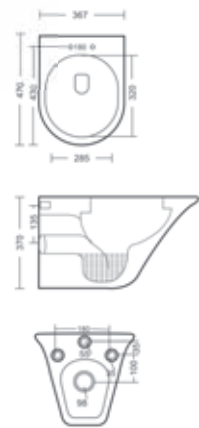

BLACKY MATT
with PP Seat Cover
& Rack Bolt Set & Alenkey
L470 x W367 x H370 mm

Code : **S0897**
Colour : Matt Black
₹ 16900/-