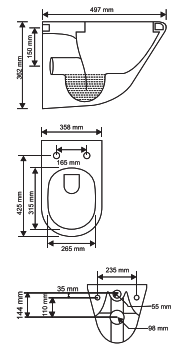

MADRID
"P" Trap
with PP Seat Cover
L497 x W358 x H362 mm

Code : **S0381**   Code : **S0382**
Colour : Snow White   Colour : Ivory
₹ 8300/-   ₹ 9300/-