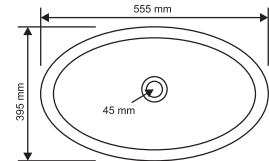

UNDER COUNTER WASH BASINS

TOPAZ
L535 x W395 x H220 mm

Code : **S0485**
Colour : Snow White
₹ 2850/-