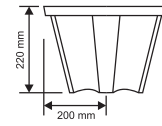

UNDER COUNTER WASH BASINS

TOPAZ
L535 x W395 x H220 mm

Code : **S0485**
Colour : Snow White
₹ 2850/-