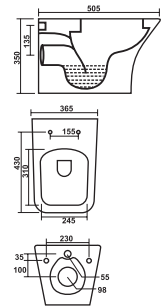

MILANO
"P" Trap (Rimless)
with PP Seat Cover
L520 x W360 x H345 mm

Code : **S0388**
Colour : Snow White
₹ **11500/-**

RIMLESS Design