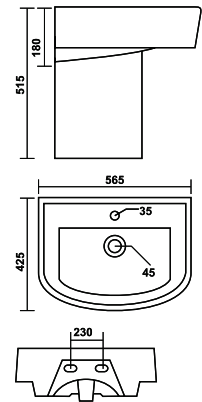

SOFTY (Soft Closing Cove)
Code : **S1794**
Colour : White
₹ 900/-

WALL HUNG WASH BASINS WITH HALF

PEDESTAL

WALL HUNG WASH BASINS WITH HALF PEDESTAL

TESSA
L565 x W425 x H515 mm
Snow White
Code : **S0410** Wash Basin ₹ **3200/-**
Code : **S0439** Sem Zoya Half Pedestal ₹ **2560/-**
Complete Set ₹ **5760/-**