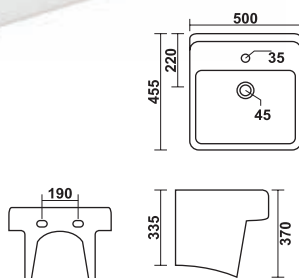

KINK
L470 x W430 x H360 mm
Code : **S0455**
Colour : Snow White
₹ 11500/-