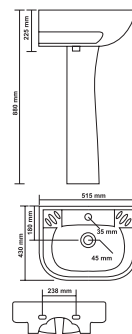

REGAL L515 x W430 x H880 mm	Snow White	Ivory
Code : S0418 Wash Basin	₹ 2250/-	₹ —
Code : S0419 Wash Basin	₹ —	₹ 2450/-
Code : S0432 Rani Full Pedestal	₹ 1950/-	₹ —
Code : S0433 Rani Full Pedestal	₹ —	₹ 2150/-
Complete Set	₹ 4200/-	₹ 4600/-