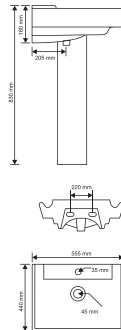

WALL HUNG WASH BASINS WITH FULL PEDESTAL

LISA L555 x W440 x H830 mm	Snow White	Ivory
Code : S0408 Wash Basin	₹ 3350/-	₹ —
Code : S0409 Wash Basin	₹ —	₹ 3950/-
Code : S0430 Zoya Full Pedestal	₹ 2400/-	₹ —
Code : S0431 Zoya Full Pedestal	₹ —	₹ 2850/-
Complete Set	₹ 5750/-	₹ 6800/-