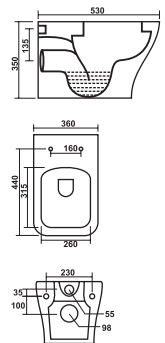

Code : **S0395**
Colour : Snow White
₹ **11900/-**

Code : **S0396**
Colour : Snow White
₹ **12900/-**