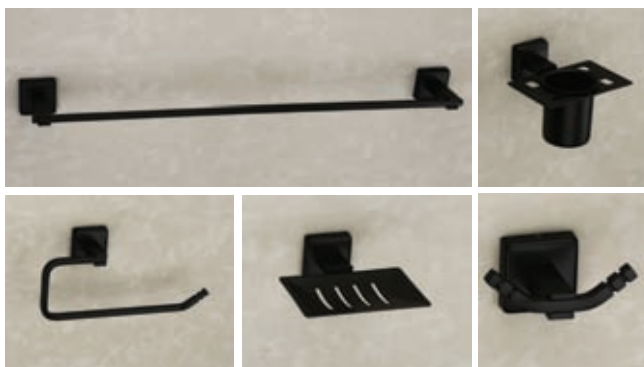

Code : **B1420**
Soap Dish with Tumbler Holder
Color : Rose Gold
₹ 3250/-

Code : **B1419**
Soap Dish Twin
Color : Rose Gold
₹ 2990/-

Code : **B1422** Towel Rod 600mm SS
Color : Rose Gold ₹ 3300/-

Code : **B1418** Toilet Paper Holder
Color : Rose Gold ₹ 2300/-