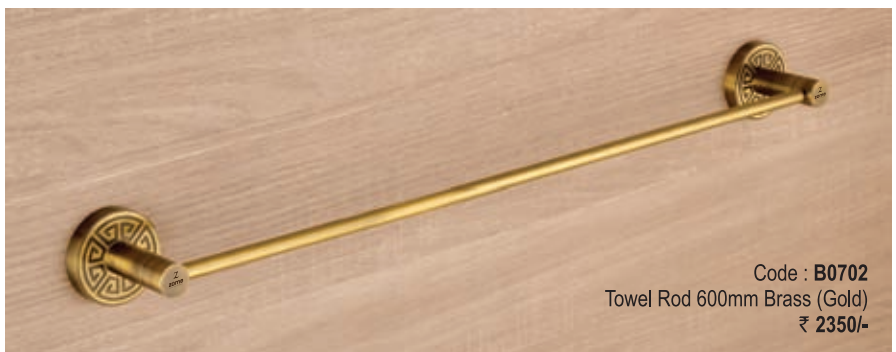

Code : **B0705**
 Napkin Ring
 ₹ 1850/-

Code : **B0706**
 Liquid Soap
 Dispenser
 with Gold Brass
 ₹ 5250/-

Code : **B0707**
 Tumbler Holder
 ₹ 2300/-

Code : **B0704**
 Robe Hook
 ₹ 990/-

Code : **B0760** Bathroom Sets 5pcs. ₹ 8500/-

Code : **B0702**
 Towel Rod 600mm Brass (Gold)
 ₹ 2350/-

Series
ELBI

Code : **B0695** Soap Dish ₹ 1050/-

Code : **B0693**
 Towel Rack Brass 600mm
 ₹ 5590/-

Code : **B0697**
 Napkin Ring
 ₹ 1350/-

Code : **B0696**
 Robe Hook
 ₹ 1050/-