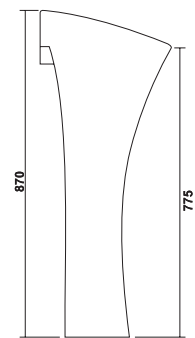

**ONE PIECE WASH BASINS
WITH INTEGRATED FULL PEDESTAL**

EON
L285 x W290 x H870 mm
Code : **S0443**
Colour : Snow White
₹ 7900/-