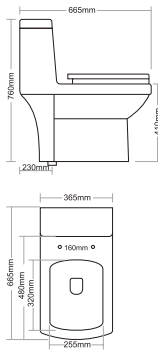

ONE PIECE CLOSETS

SYPHONE (Syphonic)
"S" Trap Central Outlet (225mm)
with PP Seat Cover
L660 x W360 x H760 mm

Code : **S1309**
Colour : Snow White
₹ **9900/-**

SYPHONE (Syphonic)
"S" Trap Central Outlet (300mm)
with PP Seat Cover
L660 x W360 x H760 mm

Code : **S1310**
Colour : Snow White
₹ **10900/-**