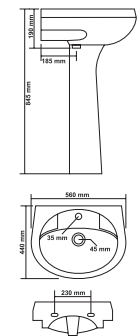

BLAZE L560 x W440 x H845 mm	Snow White	Ivory
Code : S0416 Wash Basin	₹ 2250/-	₹ —
Code : S0417 Wash Basin	₹ —	₹ 2450/-
Code : S0432 Rani Full Pedestal	₹ 1950/-	₹ —
Code : S0433 Rani Full Pedestal	₹ —	₹ 2150/-
Complete Set	₹ 4200/-	₹ 4600/-