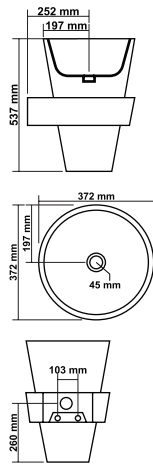

**ONE PIECE WASH BASINS
WITH INTEGRATED FULL PEDESTAL**

BLACKONE
L372 x W372 x H537 mm
Code : **S0964**
Colour : Black
₹ 15900/-