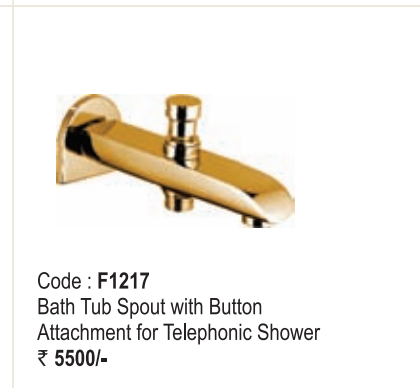

PORUS

Full Gold Finish

PVD
FINISH

Code : F1213 Heavy Pillar Tap with Long Neck ₹ 5300/-	Code : F1212 Angular Stop Valve with Wall Flange ₹ 3800/-	Code : F1211 Bib Tap with Wall Flange ₹ 4500/-
Code : F1214 2 Way Bib Tap with Wall Flange ₹ 5700/-	Code : F1219 Swan Neck with Swinging Casted Spout ₹ 7000/-	Code : F1218 Sink Tap with Swinging Casted Spout ₹ 6350/-