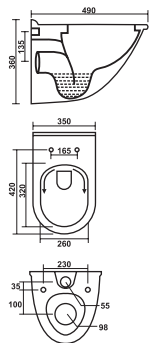

Code : **S0389**
Colour : Snow White
₹ **12900/-**

OLIVER
"P" Trap (Rimless)
with UF Seat Cover
L490 x W350 x H360 mm

Code : **S0390**
Colour : Snow White
₹ **13900/-**

RIMLESS Design