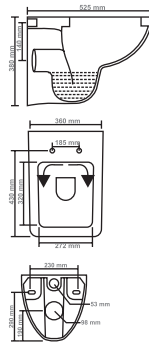

MARC
"P" Trap
with PP Seat Cover
L505 x W365 x H350 mm

Code : **S0391**
Colour : Snow White
₹ **11900/-**