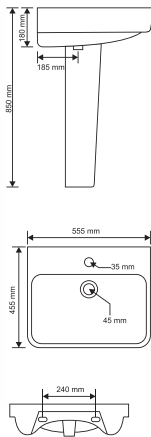

WALL HUNG WASH BASIN WITH FULL PEDESTAL

MOON
555 x 455 x 850mm

Code : **S0952** Wash Basin
Code : **S0953** Stem Full Pedestal
Complete Set

Black
₹ 5300/-
₹ 4600/-
₹ 9900/-