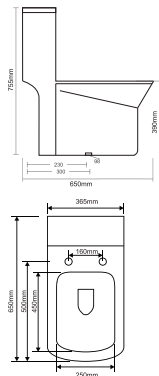

FIDO (5D)
Syphonic & Rimless
with PP Seat Cover (225mm)
L640 x W360 x H750 mm

Code : **S0977**
Colour : White
₹ **12900/-**