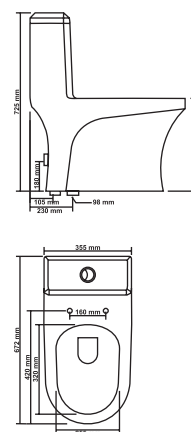

ONE PIECE CLOSET

Code : **S0905**
Colour : Jet Black
₹ **19500/-**

Code : **S0899**
Colour : Gray & Black
₹ **14900/-**

ONE PIECE SEAT COVER