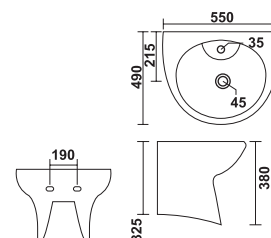

ONE PIECE WASH BASINS WITH INTEGRATED HALF PEDESTAL

KIDO
L480 x W425 x H375 mm
Code : **S0452**
Colour : Snow White
₹ 9750/-

KENVY
L500 x W455 x H370 mm
Code : **S0454**
Colour : Snow White
₹ 11200/-

KINK
L470 x W430 x H360 mm
Code : **S0455**
Colour : Snow White
₹ 11500/-