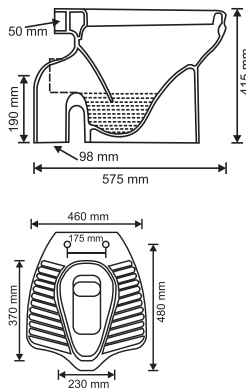

FLOOR MOUNTING WATER CLOSET

ANGLO "S"
L575 x W460 x H415 mm   Snow White

Code : **S0533 EWC**   ₹ 3700/-
Code : **S0225 ANGLO** Seat Cover   ₹ 800/-
Code : **S1321 FOXY** Flush Tank   ₹ 1180/-
Complete Set   ₹ 5680/-