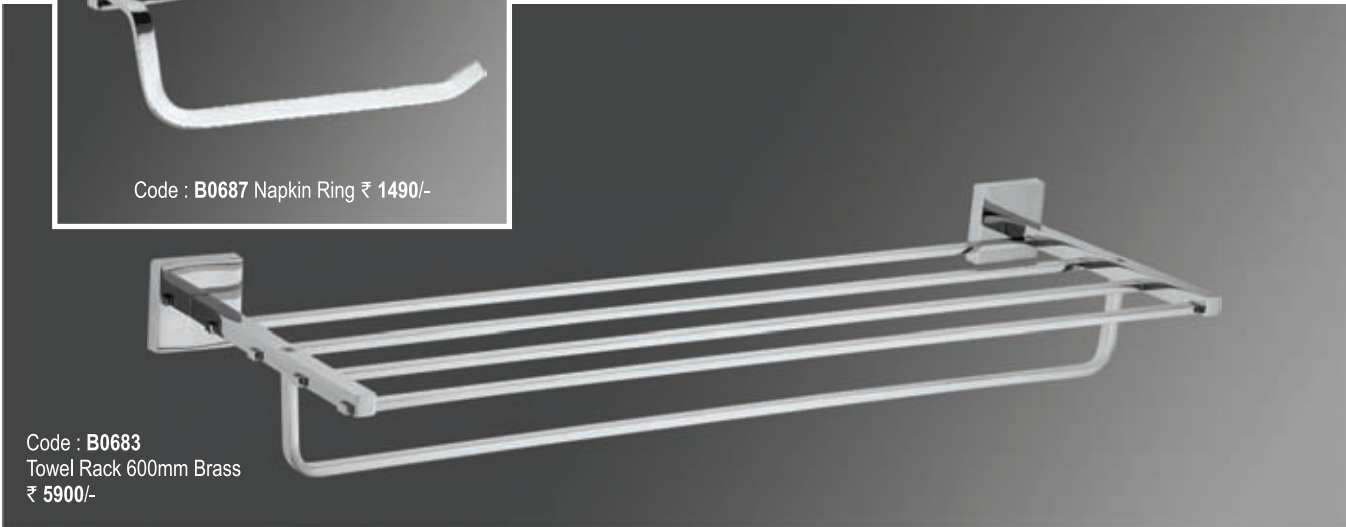

Code : B1514
Towel Rod 600mm Brass
₹ 3990/-

Code : B0758 Bathroom Sets 5pcs. ₹ 6300/-

CP
FINISH
CHROME
BRASS

Series
ALMOND

Code : B0687 Napkin Ring ₹ 1490/-

Code : B0683
Towel Rack 600mm Brass
₹ 5900/-

Code : B0686
Robe Hook
₹ 930/-