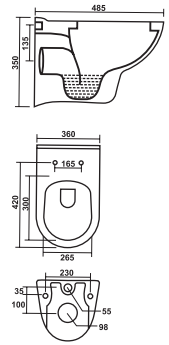

Code : **S0398**
Colour : Snow White
₹ 17900/-

WALL MOUNTED CLOSET

RIMLESS Design

ARMADA
"P" Trap Rimless
with PP Seat Cover
L500 x W355 x H365 mm

Code : **S0377** Code : **S0378**
Colour : Snow White Colour : Ivory
₹ 7200/- ₹ 8200/-