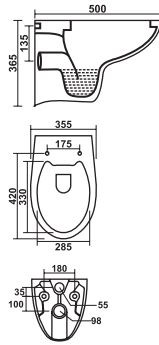

WALL MOUNTED CLOSET

RIMLESS Design

ARMADA
"P" Trap Rimless
with PP Seat Cover
L500 x W355 x H365 mm

Code : **S0377**   Code : **S0378**
Colour : Snow White   Colour : Ivory
₹ 7200/-   ₹ 8200/-