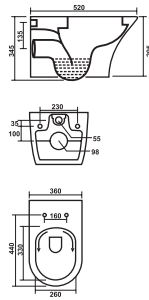

BENTLEY
"P" Trap
with PP Seat Cover
L560 x W355 x H355 mm

Code : **S0393**
Colour : Snow White
₹ **14500/-**