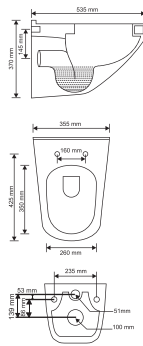

ANGEL
"P" Trap
with PP Seat Cover
L535 x W355 x H370 mm

Code : **S0380**
Colour : Snow White
₹ 9350/-