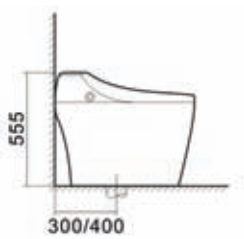

- Long Lasting
  Maintenance Free
- Eco
  Friendly
- Efficient Flushing
  Mechanism
- Save
  Water
- Anti-Bacterial
  Germ-Free Protection