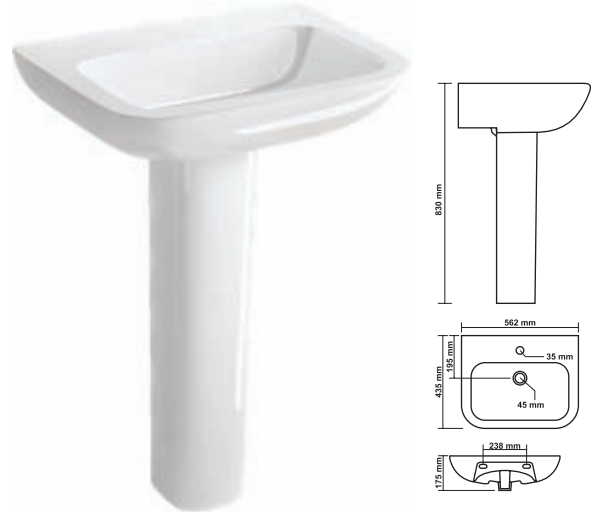

WALL HUNG WASH BASINS WITH FULL PEDESTAL

DELTA
L562 x W435 x H830 mm

	Snow White	Ivory
Code : S0420 Wash Basin	₹ 3490/-	—
Code : S0421 Wash Basin	—	₹ 3890/-
Code : S0434 Elite Full Pedestal	₹ 2350/-	—
Code : S0435 Elite Full Pedestal	—	₹ 2590/-
Complete Set	₹ 5840/-	₹ 6480/-