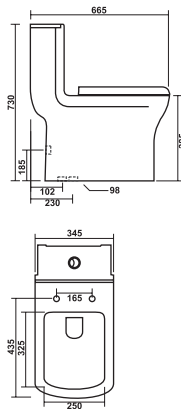

ONE PIECE CLOSETS

SYPHONE (Syphonic)
"S" Trap Central Outlet (225mm)
with PP Seat Cover
L660 x W360 x H760 mm

Code : **S1309**
Colour : Snow White
₹ **9900/-**

SYPHONE (Syphonic)
"S" Trap Central Outlet (300mm)
with PP Seat Cover
L660 x W360 x H760 mm

Code : **S1310**
Colour : Snow White
₹ **10900/-**

RIMLESS Design

OREO (Wash Down)
"S" Trap Central Outlet (225mm)
with PP Seat Cover
L655 x W345 x H740 mm

Code : **S0359**
Colour : Snow White
₹ **9990/-**

OREO (Syphonic & Rimless)
"S" Trap Central Outlet (225mm)
with PP Seat Cover
L655 x W345 x H740 mm

Code : **S0846**
Colour : Snow White
₹ **12990/-**

OREO (Wash Down)
"S" Trap Central Outlet (100mm)
with PP Seat Cover
L655 x W345 x H740 mm

Code : **S0910**
Colour : Snow White
₹ **11500/-**

OREO (Syphonic & Rimless)
"S" Trap Central Outlet (300mm)
with PP Seat Cover
L655 x W345 x H740 mm

Code : **S0360**
Colour : Snow White
₹ **14000/-**

FLORA
"S" Trap Central Outlet
(225mm) with PP Seat Cover
L665 x W345 x H730 mm

Code : **S0364**
Colour : Snow White
₹ **17000/-**

OPAL Syphonic Rimless
with PP Seat Cover
"S" Trap (230mm)
L665 x W370 x H750 mm

Code : **S1792**
Colour : **Matt Black**
₹ **16900/-**

OPAL Syphonic Rimless
with PP Seat Cover
"S" Trap (230mm)
L665 x W370 x H750 mm

Code : **S1793**
Colour : **Black Glossy**
₹ **16900/-**