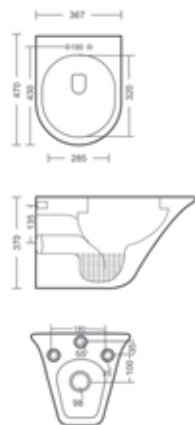

BLACKY GLOSSY
with PP Seat Cover
& Rack Bolt Set & Alenkey
L470 x W367 x H370 mm

Code : **S0895**
Colour : Jet Black
₹ 18900/-