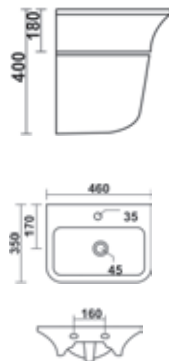

QUOTO
L460 x W350 x H400 mm
White
Code : **S0907** Wash Basin ₹ **2550/-**
Code : **S0908** Sem Cute Half Pedestal ₹ **2450/-**
Complete Set ₹ **5000/-**