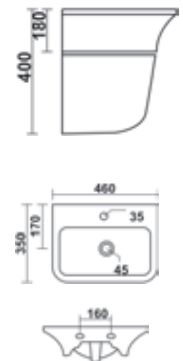

WALL HUNG WASH BASINS WITH HALF PEDESTAL