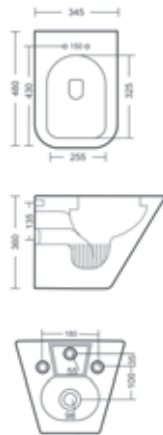

WALL MOUNTED CLOSET

BLACKY SQUARE
with PP Seat Cover
& Rack Bolt Set & Alenkey
L480 x W345 x H360 mm

Code : **S0896**
Colour : Black
₹ 14900/-