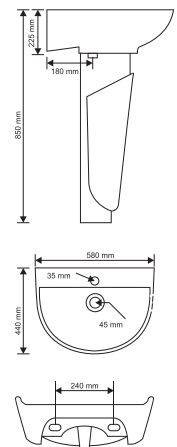

TANGO
L560 x W415 x H835 mm

Code : **S0424** Wash Basin
Code : **S0437** Cape Full Pedestal
Complete Set

Snow White
₹ 3050/-
₹ 2450/-
₹ 5500/-