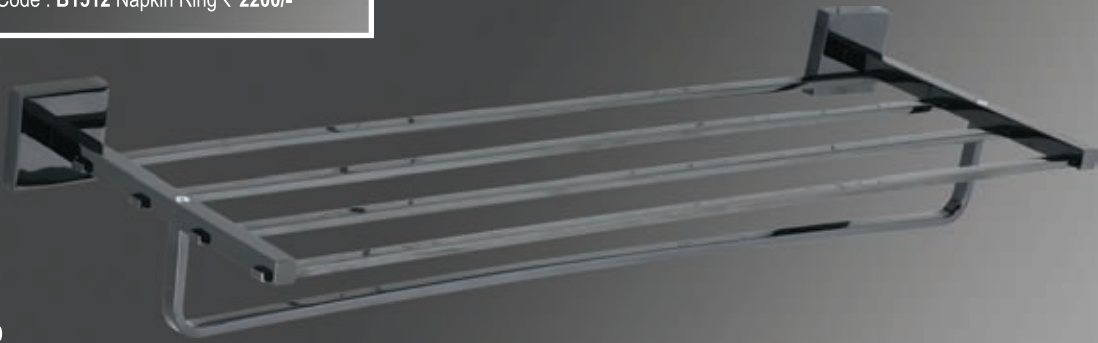

Code : B0716
Flap Toilet Paper Holder
₹ 2800/-

Code : B0761 Bathroom Sets 5pcs. ₹ 9900/-

Code : B0710
Towel Rod 600mm Brass (Rose Gold)
₹ 3500/-

Series

ALMOND BLAZZY

Code : B1512 Napkin Ring ₹ 2200/-

Code : B1509
Towel Rack 600mm Brass
₹ 11900/-