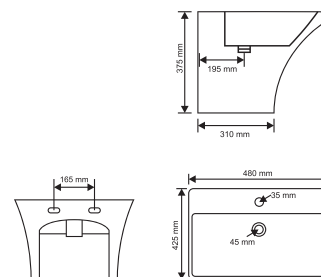

KLARK
L550 x W490 x H380 mm
Code : **S0453**
Colour : Snow White
₹ 8500/-

KENVY
L500 x W455 x H370 mm
Code : **S0454**
Colour : Snow White
₹ 11200/-