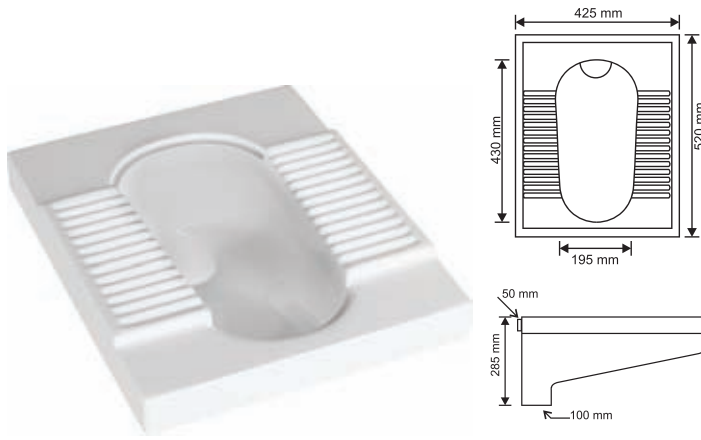

SQUATTING PAN

ALTO (20")
L520 x W425 x H285 mm

Code : **S0540**   Code : **S0541**
Colour : Snow White   Colour : Ivory
₹ 1400/-   ₹ 1600/-