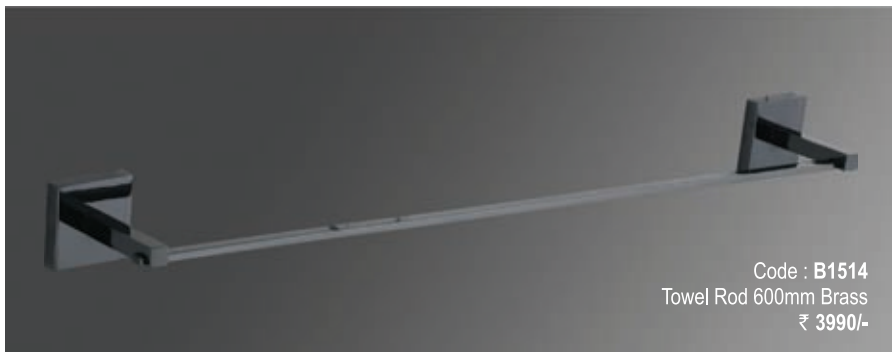

Code : B1511 Soap Dish
₹ 2200/-

Code : B1507 Robe Hook
₹ 1590/-

Code : B1513
Liquid Soap Dispenser
₹ 6200/-

Code : B1510
Tumbler Holder
₹ 2200/-

Code : B1508
Flap Toilet
Paper Holder
₹ 3200/-

Code : B1515 Bathroom Sets 5pcs. ₹ 11600/-