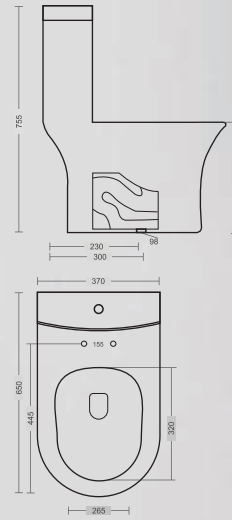

ONE PIECE

CLOSETS

SMART SEN
with PP Seat Cover (225mm)
L650 x W370 x H755 mm

Code : **S0979**
Colour : Snow White
₹ **23900/-**

ONE PIECE CLOSET

PLAZMA
"S" Trap Central Outlet (225mm)
with PP Seat Cover
L650 x W345 x H700 mm