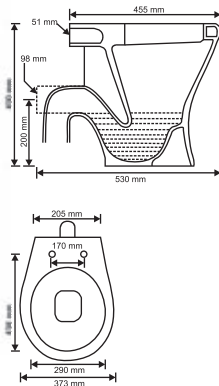

ALFA "S"

L525 x W370 x H410 mm Snow White

Code : **S0529 EWC** ₹ 2010/-

Code : **S1323 STARLI** Seat Cover ₹ 600/-

Code : **S1321 FOXY** Flush Tank ₹ 1180/-

Complete Set ₹ 3790/-

FLOOR MOUNTING WATER CLOSET